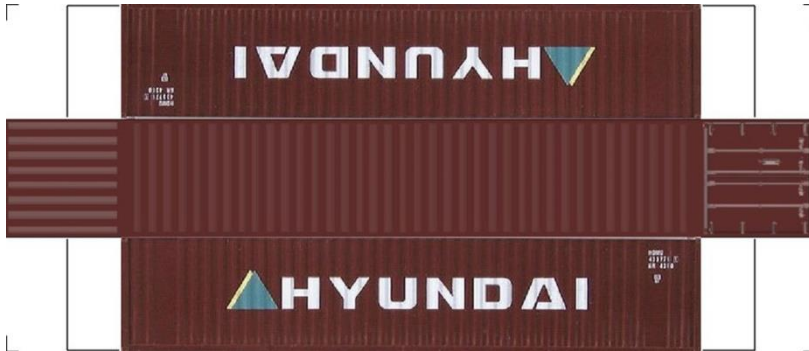

BUILD YOUR OWN (N SCALE) 40ft SHIPPING CONTAINERS

[Click to watch instructional video](#)

BUILD YOUR OWN (40ft SHIPPING CONTAINERS) N SCALE

Drawn By
www.krafttrains.com